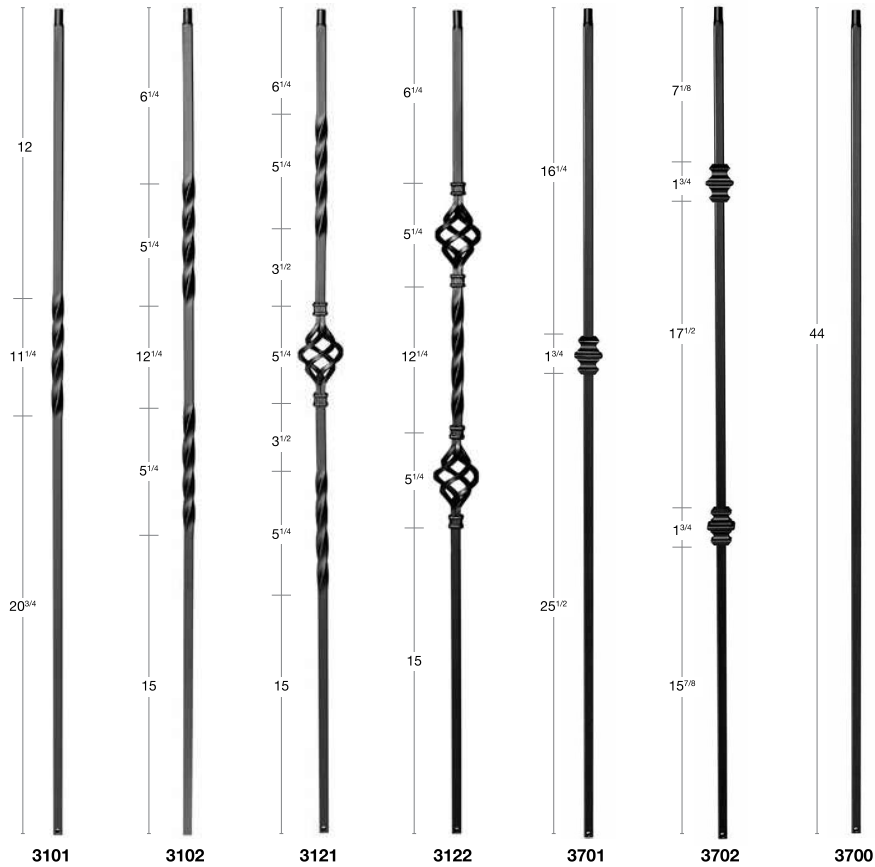

SLV - adjustable sleeve included
 SOLID - solid bottom for mounting
 MB - pre-drilled mounting block included
 CAP - two caps included (square top & beveled top)

Interchangeable Newel Cap

PRIMED BOX NEWELS

WOOD NEWELS & BALUSTERS

Newels	Red Oak	White Oak	Primed	Addl Info
4076	x	x	x	SOLID
4077	x	x		SOLID
4082	x			MB/CAP
4083	x			MB/CAP
4091	x	x	x	MB/CAP/SLV
4092	x			MB/CAP/SLV
4093	x			MB/CAP/SLV
4094			x	SOLID
4095			x	SOLID
4097	x	x		MB/CAP
4098	x	x		MB/CAP/SLV
4176	x			SLV

SLV - adjustable sleeve included
 SOLID - solid bottom for mounting
 MB - pre-drilled mounting block included
 CAP - two caps included (square top & beveled top)

IRON STAIR PARTS

- The Ellison Collection - HORIZONTAL BALUSTER

8070 - White Oak Miter Return
48" / 54" / 60"

8091 SQ - Square Edge White Oak
3/4" x 5-14"

8070 Plain

Length	Red Oak	White Oak
36"	✓	X
42"	✓	✓
48"	✓	✓
54"	✓	✓
60"	✓	✓
72"	✓	✓
96"	✓	✓

8070 Miter Returned

Length	Red Oak	White Oak
42"	✓	X
48"	✓	✓
54"	✓	✓
60"	✓	✓
72"	✓	X