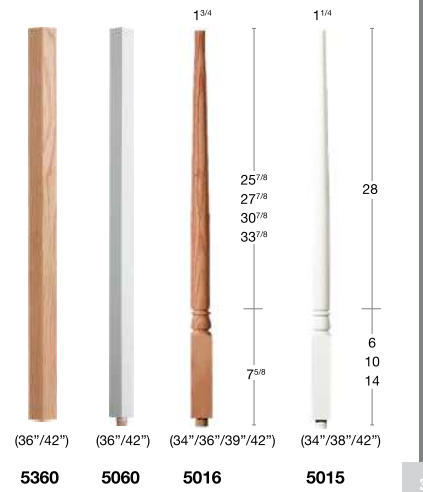

SLV - adjustable sleeve included
 SOLID - solid bottom for mounting
 MB - pre-drilled mounting block included
 CAP - two caps included (square top & beveled top)

Interchangeable Newel Cap

PRIMED BOX NEWELS

WOOD NEWELS & BALUSTERS

Newels	Red Oak	White Oak	Primed	Addl Info
4076	x	x	x	SOLID
4077	x	x		SOLID
4082	x			MB/CAP
4083	x			MB/CAP
4091	x	x	x	MB/CAP/SLV
4092	x			MB/CAP/SLV
4093	x			MB/CAP/SLV
4094			x	SOLID
4095			x	SOLID
4097	x	x		MB/CAP
4098	x	x		MB/CAP/SLV
4176	x			SLV

SLV - adjustable sleeve included
 SOLID - solid bottom for mounting
 MB - pre-drilled mounting block included
 CAP - two caps included (square top & beveled top)

IRON STAIR PARTS

- The Ellison Collection - HORIZONTAL BALUSTER