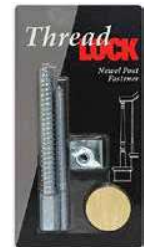

Newel Hardware

3078
Newel Post Package

3009
3" Newel Mount Kit Red Oak
3019
3-1/2" Newel Mount Kit Red Oak

3092
Rail Bolt Wrench

3008
Newel Post Fastener

3137
Epoxy Tips - 6pk

3139
250 ML Epoxy for
Caulk Gun

Shoes/Knuckles

3811 **3821** **3831**

Includes Set Screw

3076
Dowel Screw
(50pk/20pk)

3004
Newel Mounting Kit

3074
Lag Screw for Newel
Post Block

3001
Rail Bolt

3088
Dowel Driver

3070
Newel Post Fastener

CABLE OPTIONS

Stainless steel cable and hardware for interior and exterior applications. Nori Mills carries a full inventory of contemporary red oak and white oak components including handrails, newels, and intermediate supports to compliment any interior cable installation.