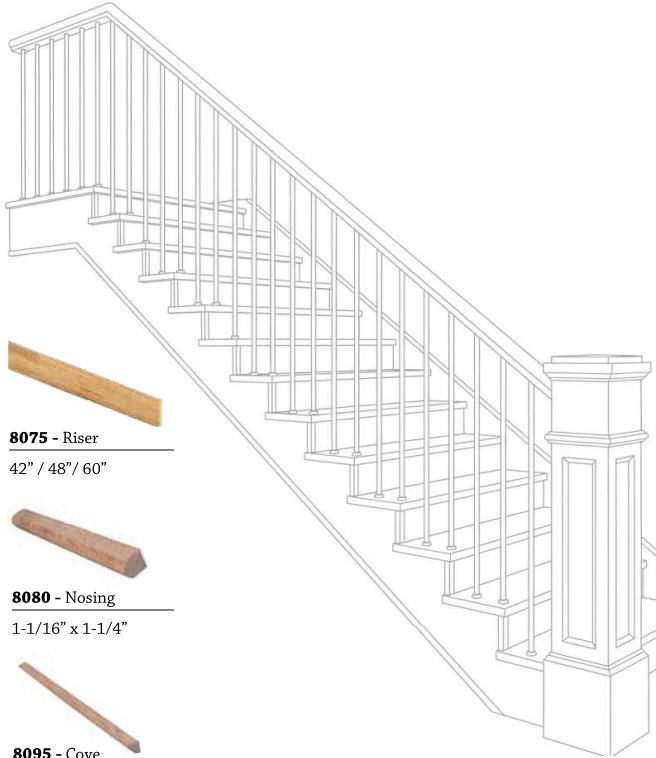

8080 - Nosing
1-1/16" x 1-1/4"

8095 - Cove
1/2" x 3/4"

8070 - Miter Return
42" / 48" / 54" / 60" / 72"

8070 - Hybrid Mitered Return
48"

8071 - False Tread Cap LH/RH
6-5/8 x 16 LH/RH

Landing Tread
8091 - 3/8" (1-1/32" x 5-1/4")
8090 - 3/4" (1-1/32" x 3-1/4")
8090 - 3/4" (1-1/32" x 5-1/4")
8097 - 3/4" (1-1/32" x 7-1/4")

TREADS

TREADS

Red Oak

Our red oak stair treads are hand selected, with color-matched solid oak staves for strength, quality and visual appeal. The unfinished natural wood grain is ready for your finish!

8075 - Riser
42" / 48" / 60"