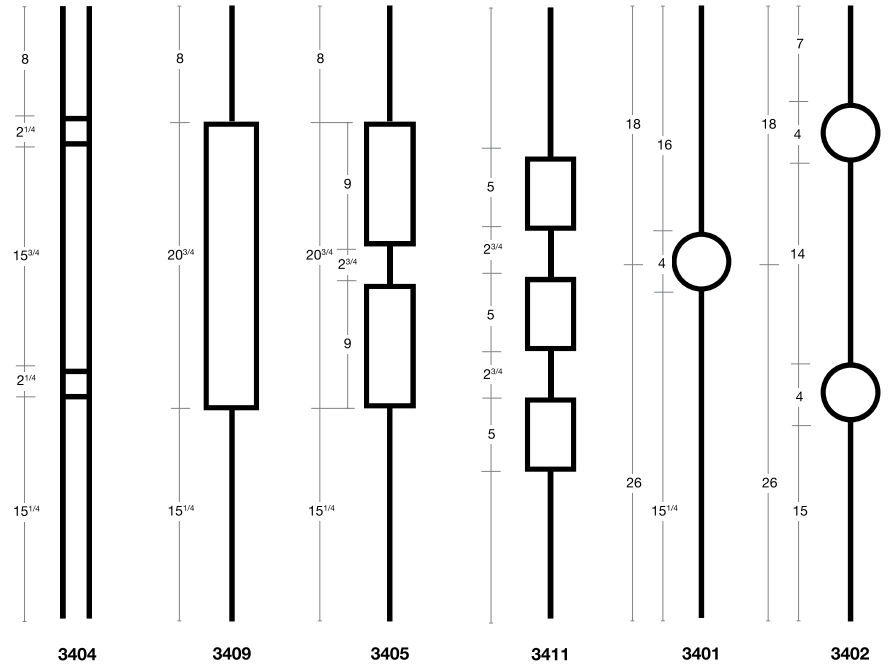

9058 - Horizontal Stair Tube
96"

9068 - Vertical Tube
5/8" x 44"

Horizontal Baluster

IRON BALUSTER

- *The Duncan Collection* -

- *The Duncan Collection* -

IRON BALUSTER

The Duncan Collection is a series of visually pleasing flat black balusters that make endless custom opportunities for your clients. Easy to handle and install, these 1/2" hollow balusters create the look of luxury without the price tag.

8070 - White Oak Miter Return
48" / 54" / 60"

8091 SQ - Square Edge White Oak
3/4" x 5-14"

8070 Plain

Length	Red Oak	White Oak
36"	✓	X
42"	✓	✓
48"	✓	✓
54"	✓	✓
60"	✓	✓
72"	✓	✓
96"	✓	✓

8070 Miter Returned

Length	Red Oak	White Oak
42"	✓	X
48"	✓	✓
54"	✓	✓
60"	✓	✓
72"	✓	X