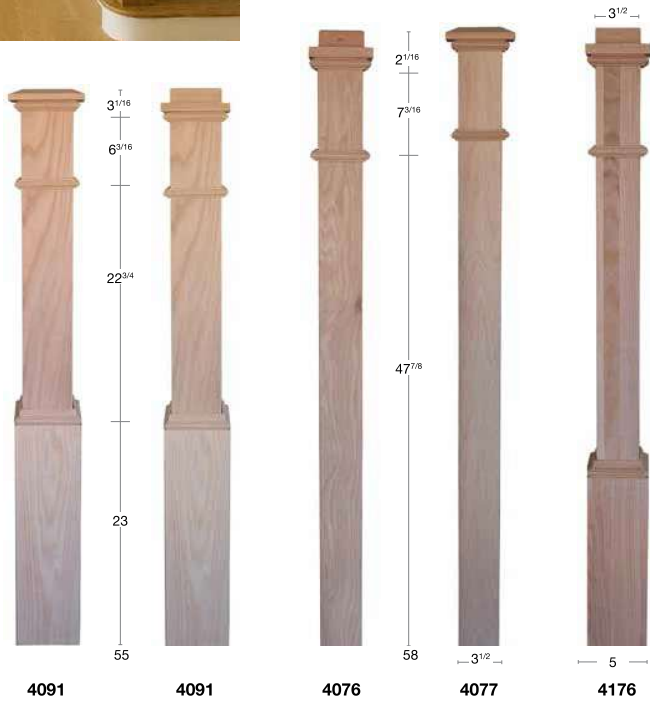

TRADITIONAL BOX NEWELS

PANEL BOX NEWELS

Newels	Red Oak	White Oak	Primed	Add Info
4076	x	x	x	SOLID
4077	x	x		SOLID
4082	x			MB/CAP
4083	x			MB/CAP
4091	x	x	x	MB/CAP/SLV
4092	x			MB/CAP/SLV
4093	x			MB/CAP/SLV
4094			x	SOLID
4095			x	SOLID
4097	x	x		MB/CAP
4098	x	x		MB/CAP/SLV
4176	x			SLV

SLV - adjustable sleeve included
 SOLID - solid bottom for mounting
 MB - pre-drilled mounting block included
 CAP - two caps included (square top & beveled top)

Interchangeable Newel Cap

PRIMED BOX NEWELS