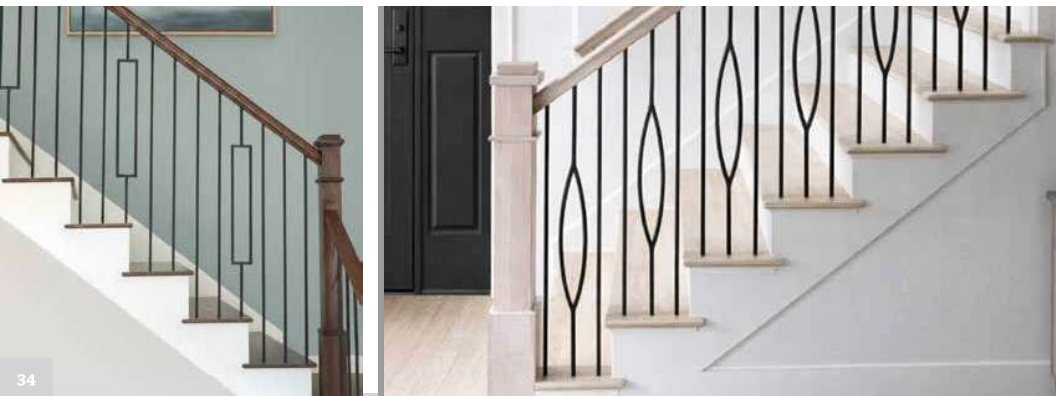

3811
Flat Base

3821
Angle Base

3831

Includes Set Screw

The Ellison Collection:
Where Modern Design Meets Timeless Elegance

Elevate your space with the refined simplicity of the Ellison Collection. Featuring metal bars in a sophisticated flat black finish, this collection is designed to offer unobstructed views while infusing your project with a bold, contemporary aesthetic. Whether you're building anew or refreshing an existing space, the Ellison Collection delivers a lasting impressing of style and modernity.

9058 - Horizontal Stair Tube
96"

9068 - Vertical Tube
5/8" x 44"

Horizontal Baluster

IRON BALUSTER

- *The Duncan Collection* -

- *The Duncan Collection* -

IRON BALUSTER

The Duncan Collection is a series of visually pleasing flat black balusters that make endless custom opportunities for your clients. Easy to handle and install, these 1/2" hollow balusters create the look of luxury without the price tag.