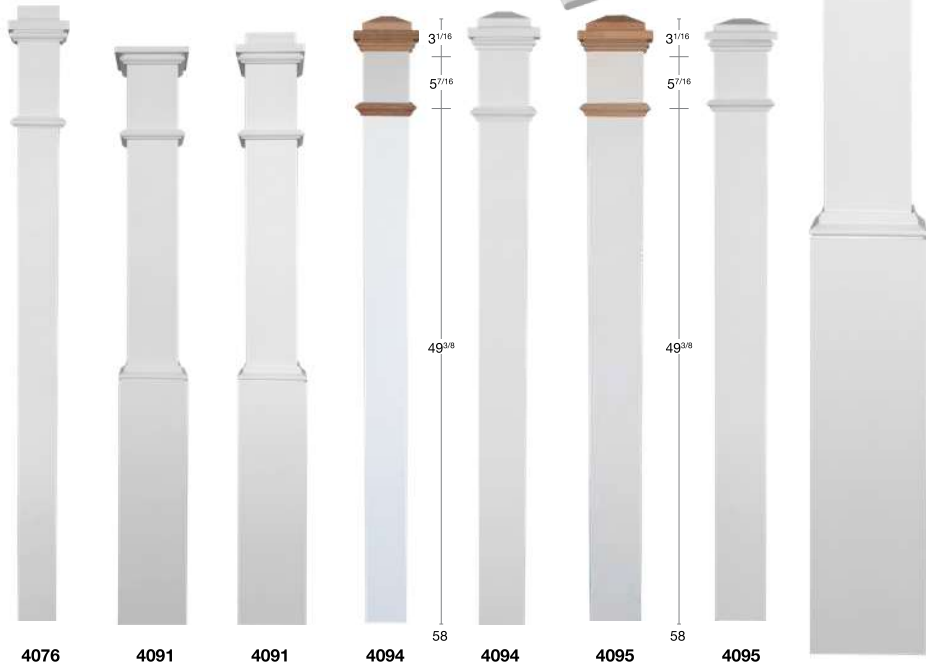

PRIMED BOX NEWELS

WOOD NEWELS & BALUSTERS

Newels	Red Oak	White Oak	Primed	Addl Info
4076	x	x	x	SOLID
4077	x	x		SOLID
4082	x			MB/CAP
4083	x			MB/CAP
4091	x	x	x	MB/CAP/SLV
4092	x			MB/CAP/SLV
4093	x			MB/CAP/SLV
4094			x	SOLID
4095			x	SOLID
4097	x	x		MB/CAP
4098	x	x		MB/CAP/SLV
4176	x			SLV

SLV - adjustable sleeve included
SOLID - solid bottom for mounting
MB - pre-drilled mounting block included
CAP - two caps included (square top & beveled top)