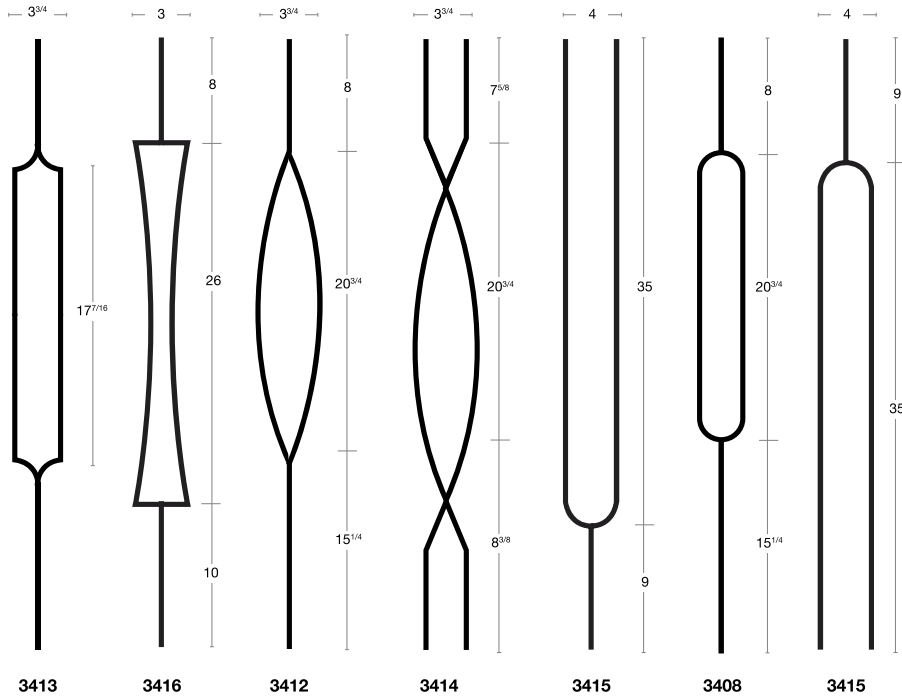

SLV - adjustable sleeve included
 SOLID - solid bottom for mounting
 MB - pre-drilled mounting block included
 CAP - two caps included (square top & beveled top)

IRON STAIR PARTS

- The Ellison Collection - HORIZONTAL BALUSTER

9058 - Horizontal Stair Tube
96"

9068 - Vertical Tube
5/8" x 44"

Horizontal Baluster

IRON BALUSTER

- *The Duncan Collection* -

- *The Duncan Collection* -

IRON BALUSTER

The Duncan Collection is a series of visually pleasing flat black balusters that make endless custom opportunities for your clients. Easy to handle and install, these 1/2" hollow balusters create the look of luxury without the price tag.

8070 - White Oak Miter Return
48" / 54" / 60"

8091 SQ - Square Edge White Oak
3/4" x 5-14"

8070 Plain

Length	Red Oak	White Oak
36"	✓	X
42"	✓	✓
48"	✓	✓
54"	✓	✓
60"	✓	✓
72"	✓	✓
96"	✓	✓

8070 Miter Returned

Length	Red Oak	White Oak
42"	✓	X
48"	✓	✓
54"	✓	✓
60"	✓	✓
72"	✓	X