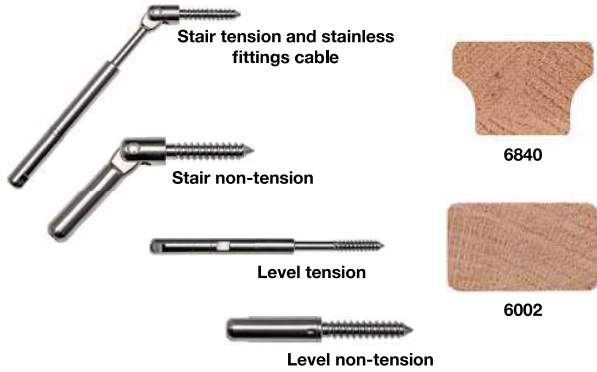

Shoes/Knuckles

3811 **3821** **3831**

Includes Set Screw

3076
Dowel Screw
(50pk/20pk)

3004
Newel Mounting Kit

3074
Lag Screw for Newel
Post Block

3001
Rail Bolt

3088
Dowel Driver

3070
Newel Post Fastener

CABLE OPTIONS

Stainless steel cable and hardware for interior and exterior applications. Nori Mills carries a full inventory of contemporary red oak and white oak components including handrails, newels, and intermediate supports to compliment any interior cable installation.