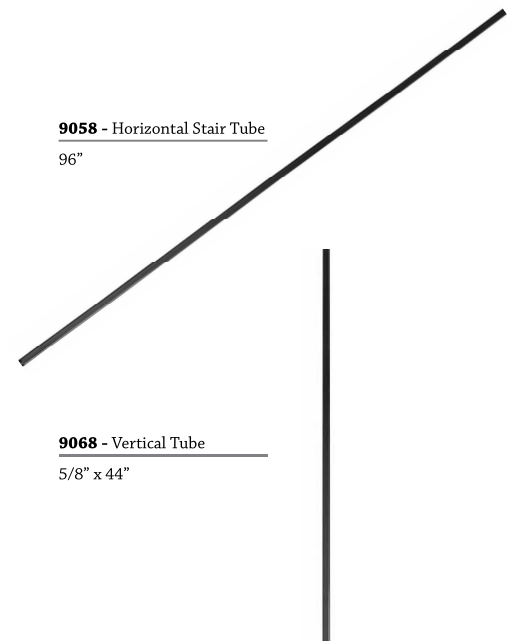

The Ellison Collection:
Where Modern Design Meets Timeless Elegance

Elevate your space with the refined simplicity of the Ellison Collection. Featuring metal bars in a sophisticated flat black finish, this collection is designed to offer unobstructed views while infusing your project with a bold, contemporary aesthetic. Whether you're building anew or refreshing an existing space, the Ellison Collection delivers a lasting impressing of style and modernity.

9058 - Horizontal Stair Tube
96"

9068 - Vertical Tube
5/8" x 44"

Horizontal Baluster