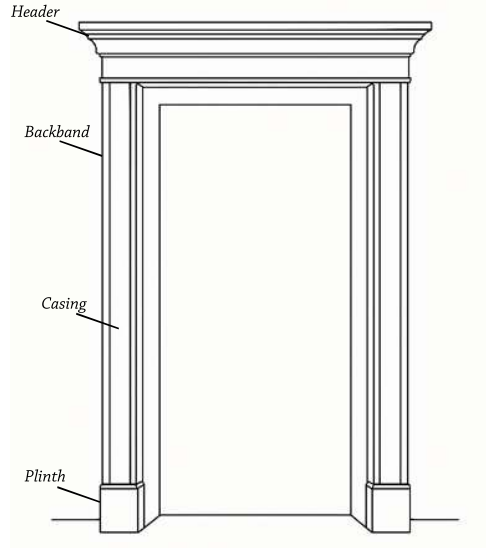

DOOR + WINDOW TRIM

DOOR + WINDOW TRIM