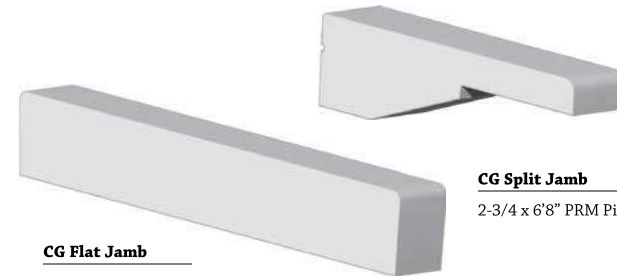

CG 1162
1-1/6 x 3-1/4" PRM Pine

CG 1195
11/16 x 2-1/2" PRM FJ Pine RAB

DOOR COMPONENTS

CG 356
11/16" x 2-1/4" Raw FJ Pine

CG 376
11/16 x 2-1/4" PRM FJ Pine

CG 444
11/16 x 3-1/4" Raw FJ Pine

CG 445
11/16 x 3-1/4" Raw FJ Pine

CG Flat Jamb
11/16 x 4-9/16" PRM FJ
11/16 x 4-9/16" Raw FJ
11/16 x 6-9/16" Raw FJ

CG Split Jamb
2-3/4 x 6'8" PRM Pine

MISCELLANEOUS

EASED EDGE PROFILES

CG 8091 Landing Tread
 1-1/32 x 5-1/4" Red Oak (3/4")
 1-1/32 x 5-1/4" White Oak (3/4")