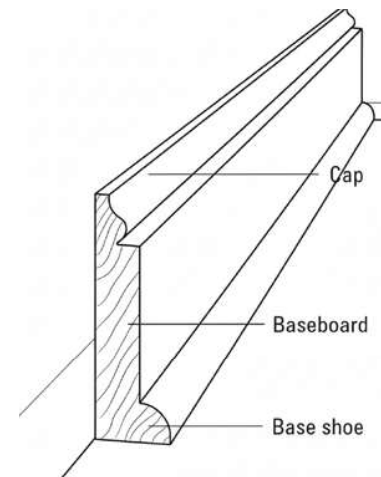

BASE CAP / QUARTER ROUND / SHOE MOULDING