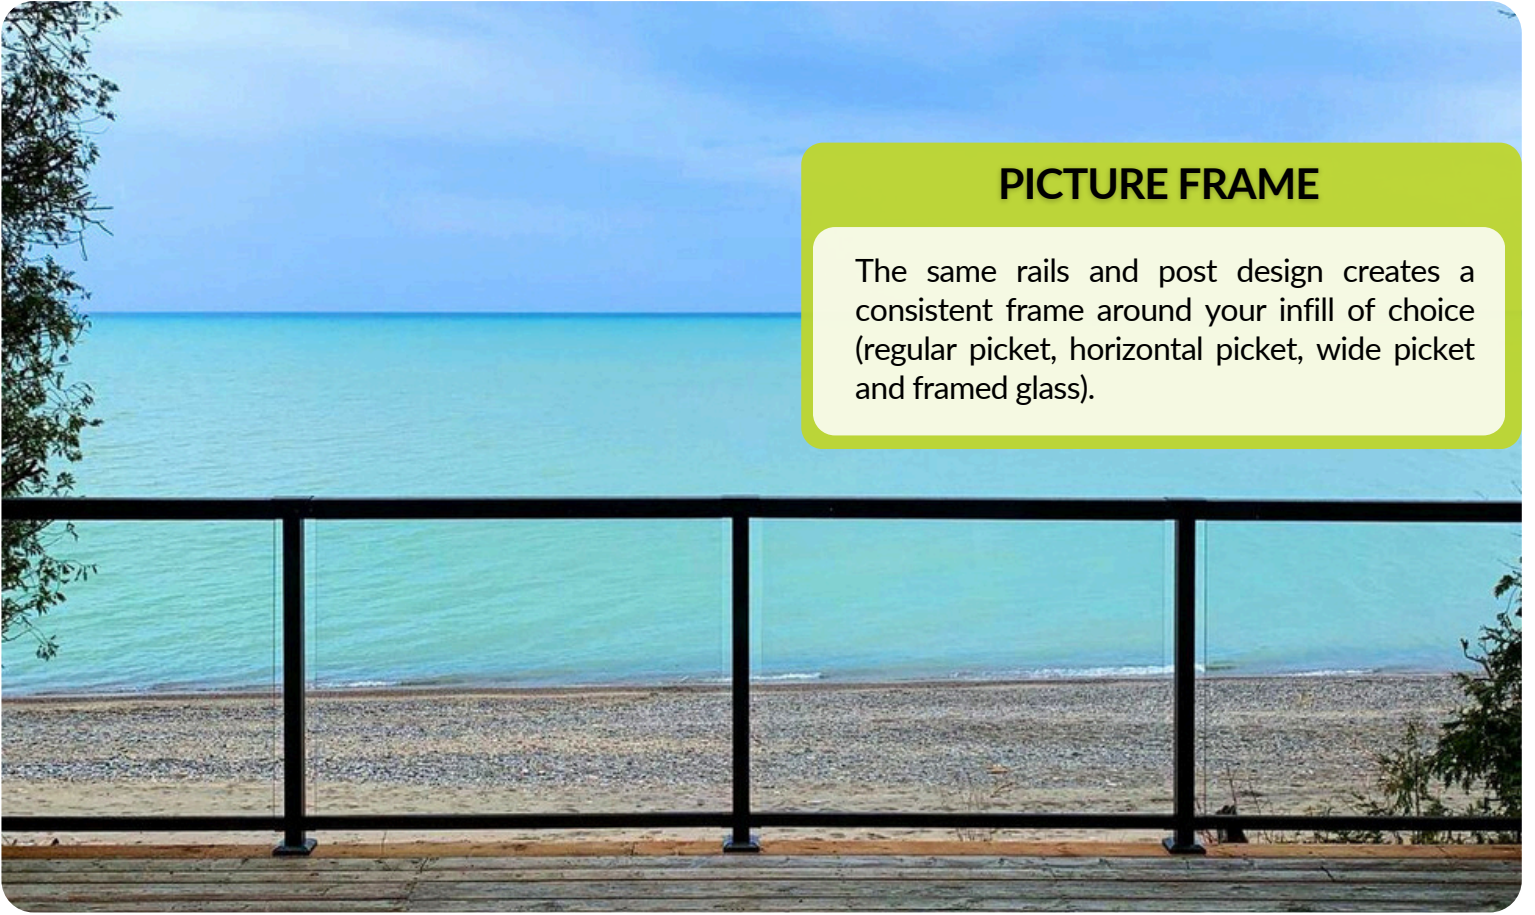

PICTURE FRAME

The same rails and post design creates a consistent frame around your infill of choice (regular picket, horizontal picket, wide picket and framed glass).