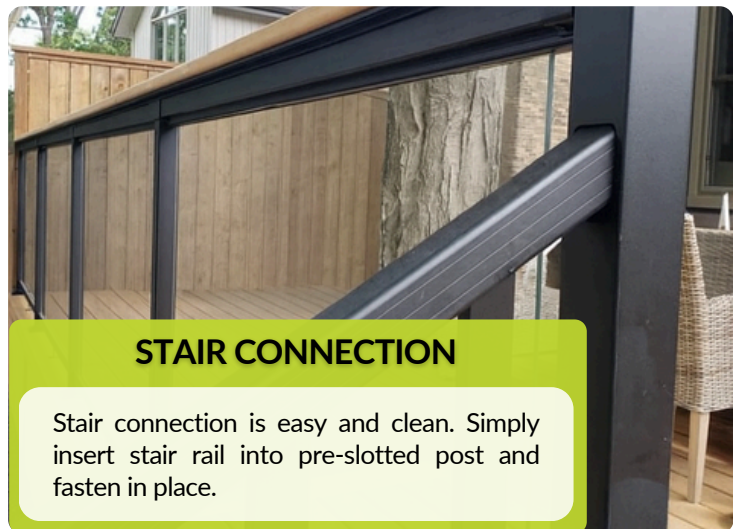

STAIR CONNECTION

Stair connection is easy and clean. Simply insert stair rail into pre-slotted post and fasten in place.