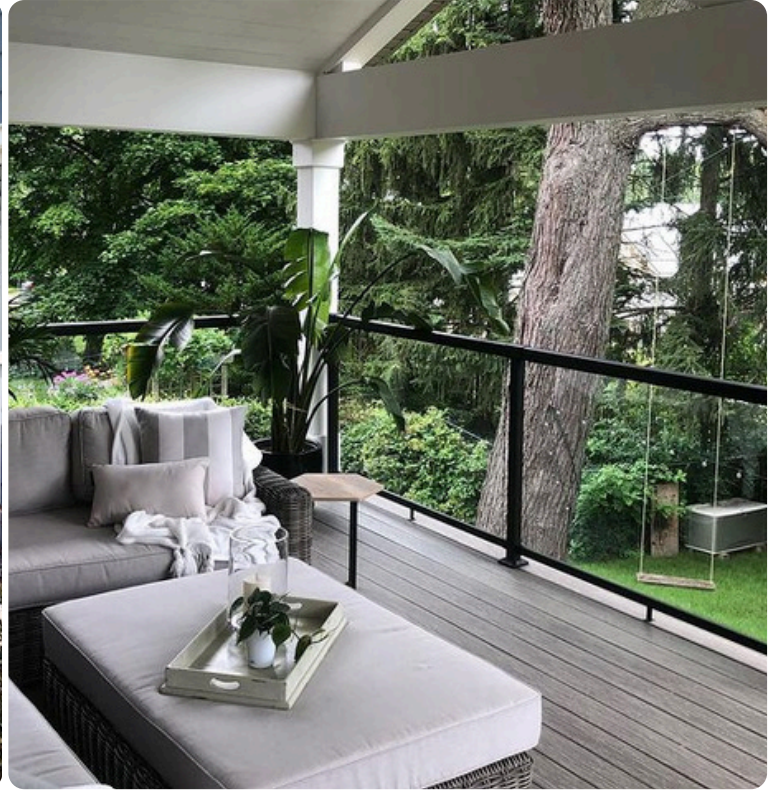

1/4" (6mm) Clear Tempered Glass

For 36" Railing Height

✓ Framed Glass

24" x 30" PB1350	26" x 30" PB1351	28" x 30" PB1352	30" x 30" PB1353	32" x 30" PB1354	34" x 30" PB1355					
36" x 30" PB1453	38" x 30" PB1357	40" x 30" PB1358	42" x 30" PB1359	44" x 30" PB1360	46" x 30" PB1361					
48" x 30" PB1362	50" x 30" PB1363	52" x 30" PB1364	54" x 30" PB1365	56" x 30" PB1366	58" x 30" PB1367	60" x 30" PB1368	62" x 30" PB1369	64" x 30" PB1370	66" x 30" PB1371	

*Glass panels are individually packaged for protection.

1/4" (6mm) Clear Tempered Glass

For 42" Railing Height

✓ Framed Glass

24" x 36" PB1450	26" x 36" PB1451	28" x 36" PB1452	30" x 36" PB1453	32" x 36" PB1454	34" x 36" PB1455					
36" x 36" PB1456	38" x 36" PB1457	40" x 36" PB1458	42" x 36" PB1459	44" x 36" PB1460	46" x 36" PB1461					
48" x 36" PB1462	50" x 36" PB1463	52" x 36" PB1464	54" x 36" PB1465	56" x 36" PB1466	58" x 36" PB1467	60" x 36" PB1468	62" x 36" PB1469	64" x 36" PB1470	66" x 36" PB1471	

*Glass panels are individually packaged for protection.

Textured Black (XB)
 Textured Grey (TG)
 Gloss White (WT)
 Textured Bronze (YB)