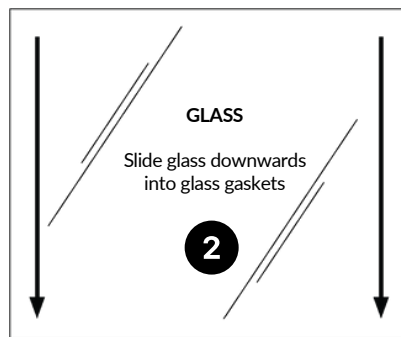

COMPONENT GUIDE FOR your frameless glass with posts system

42" End Post for glass panel ✓ Frameless Glass PB7878	42" Corner Post for glass panel ✓ Frameless Glass PB7879	42" Mid Post for glass panel ✓ Frameless Glass PB7880	42" Half Post for glass panel ✓ Frameless Glass PB7884	Baseplate Cover Aluminum for 2 1/2" Post ✓ Picket ✓ Cable ✓ Frameless Glass ✓ Framed Glass PB7746