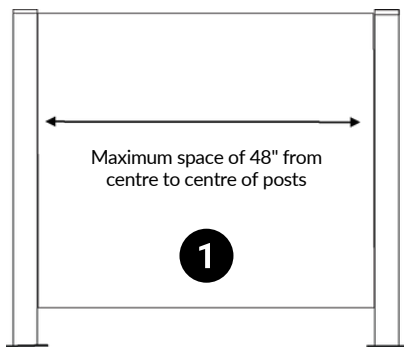

COMPONENT GUIDE FOR your frameless glass with posts system

42" End Post for glass panel ✓ Frameless Glass PB7878	42" Corner Post for glass panel ✓ Frameless Glass PB7879	42" Mid Post for glass panel ✓ Frameless Glass PB7880	42" Half Post for glass panel ✓ Frameless Glass PB7884	Baseplate Cover Aluminum for 2 1/2" Post ✓ Picket ✓ Cable ✓ Frameless Glass ✓ Framed Glass PB7746