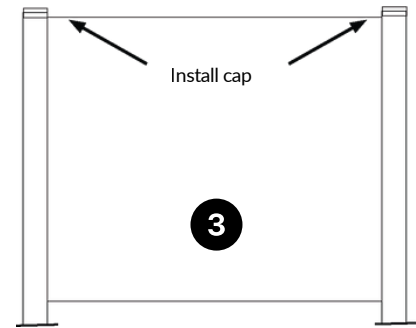

COMPONENT GUIDE FOR your frameless glass with posts system

42" End Post for glass panel ✓ Frameless Glass PB7878	42" Corner Post for glass panel ✓ Frameless Glass PB7879	42" Mid Post for glass panel ✓ Frameless Glass PB7880	42" Half Post for glass panel ✓ Frameless Glass PB7884	Baseplate Cover Aluminum for 2 1/2" Post ✓ Picket ✓ Cable ✓ Frameless Glass ✓ Framed Glass PB7746