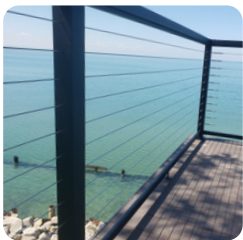

VISTA ADVANTAGE

PASS-THRU CABLE CORNER

The pass-thru feature allows cables to run smoothly through corners without additional connections, saving time and cost while maintaining a clean, picture-frame look around your infill of choice.

Clean, Consistent Look: One post works for both pass-thru and connected corners, creating a picture-frame design and removing the need for double posts.

Quick Installation: Threading needles make feeding cable easy, while eliminating corner connections saves time and cost (50 ft max, 90° angle).