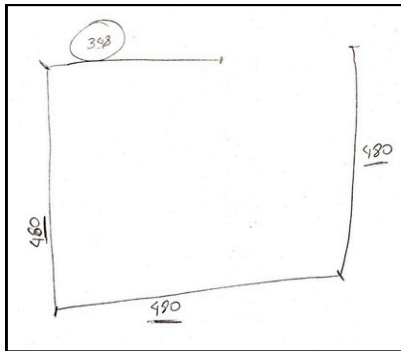

VISTA PLANNER

Lower prices, Less waste!

VISTA PLANNER

BOOST EFFICIENCY

Save time and resources by generating precise quotes and drawings in minutes.

REDUCE ERRORS

Minimize costly mistakes with accurate, detailed plans and material lists.

INCREASE CUSTOMER SATISFACTION

Deliver precise, clear quotes and designs that enhance client trust and satisfaction.